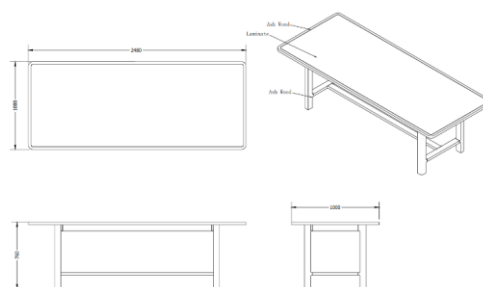

KURIN COMMUNAL RECTANGLE TABLE (FRAMED BASE) - 2480

Designed by Giordano Caldarini

Product Description

Top surface	: Laminated / Ash veneer
Top edging	: Solid ash wood
Frame	: Solid ash wood
Glides	: Plastic PC

Textured White Wash
M4A

Textured Brown
M8

Textured Brown Red
M35

Patent Registration:

2.15 m3
1 PC/CTN

Height : 760
Wide : 2480
Depth : 1000

UNIT (mm)