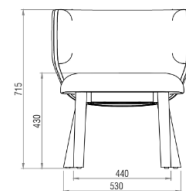

Material Finishes

Wood Stain (Indoor)

Fabric Collection

Patent Registration:

0.35 m3
1 PC/CTN

Height : 715
Wide : 635
Depth : 676
Seat Height : 430

UNIT (mm)