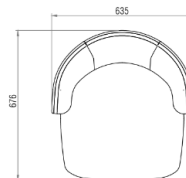

Material Finishes

Wood Stain (Indoor)

Fabric Collection

Patent Registration:

0.35 m3
1 PC/CTN

Height : 715
Wide : 635
Depth : 676
Seat Height : 430

UNIT (mm)