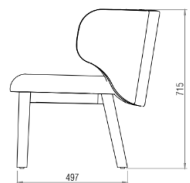

Material Finishes

Wood Stain (Indoor)

Fabric Collection

Patent Registration:

0.35 m3
1 PC/CTN

Height : 715
Wide : 635
Depth : 676
Seat Height : 430

UNIT (mm)