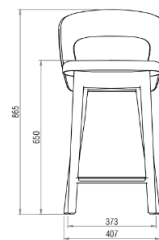

Material Finishes

Wood Stain (Indoor)

Fabric Collection

Patent Registration:

0.21 m3
1 PC/CTN

Height : 865
Wide : 450
Depth : 515
Seat Height : 650

UNIT (mm)