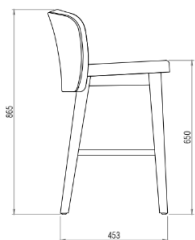

Material Finishes

Wood Stain (Indoor)

Fabric Collection

Patent Registration:

0.21 m3
1 PC/CTN

Height : 865
Wide : 450
Depth : 515
Seat Height : 650

UNIT (mm)