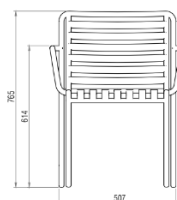

Textured Aqua
M1

Textured Frost Grey
M43

Textured Green
M30

Textured Ivory
M42

Textured Nude
M40

Textured White Sand
M33

Height : 765
Wide : 585
Depth : 616
Seat Height : 446

UNIT (mm)