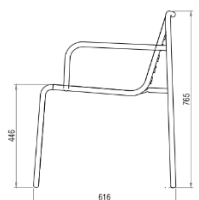

Textured Aqua
M1

Textured Frost Grey
M43

Textured Green
M30

Textured Ivory
M42

Textured Nude
M40

Textured White Sand
M33

Height : 765
Wide : 585
Depth : 616
Seat Height : 446

UNIT (mm)