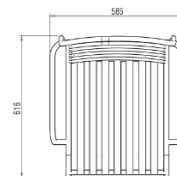

Textured Aqua
M1

Textured Frost Grey
M43

Textured Green
M30

Textured Ivory
M42

Textured Nude
M40

Textured White Sand
M33

Height : 765
Wide : 585
Depth : 616
Seat Height : 446

UNIT (mm)