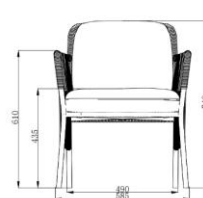

RISE ARMCHAIR

Designed by Enrique Marti

boreka
by KIAN

Product Description

- Frame : Aluminum in powder coat finish
- Backrest & Arm: Outdoor rope
- Outer Panel
- Backrest & : Upholstered in selected outdoor fabric & quick dry foam
- Seat Cushion (loose)
- Glides : Plastic PC

Material Finishes

Powder Coat (Outdoor)

Woven Rope

Outdoor Fabric Collection

Patent Registration:

0.34 m3
1PCS/CTN

Height : 740
Wide : 585
Depth : 650
Seat Height : 440

UNIT (mm)