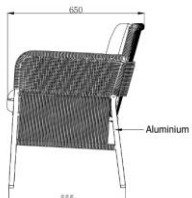

RISE ARMCHAIR

Designed by Enrique Marti

boreka
by KIAN

Product Description

- Frame : Aluminum in powder coat finish
- Backrest & Arm: Outdoor rope
- Outer Panel
- Backrest & : Upholstered in selected outdoor fabric & quick dry foam
- Seat Cushion (loose)
- Glides : Plastic PC

Material Finishes

Powder Coat (Outdoor)

Woven Rope

Outdoor Fabric Collection

Patent Registration:

0.34 m3
1PCS/CTN

Height : 740
Wide : 585
Depth : 650
Seat Height : 440

UNIT (mm)