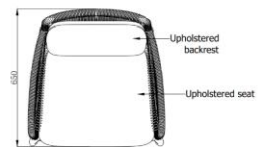

RISE ARMCHAIR

Designed by Enrique Marti

boreka
by KIAN

Product Description

- Frame : Aluminum in powder coat finish
- Backrest & Arm: Outdoor rope
- Outer Panel
- Backrest & : Upholstered in selected outdoor fabric & quick dry foam
- Seat Cushion (loose)
- Glides : Plastic PC

Material Finishes

Powder Coat (Outdoor)

Woven Rope

Outdoor Fabric Collection

Patent Registration:

0.34 m3
1PCS/CTN

Height : 740
Wide : 585
Depth : 650
Seat Height : 440

UNIT (mm)