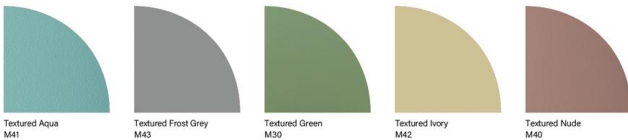

RISE ARMCHAIR

Designed by Enrique Marti

boreka
by KIAN

Product Description

- Frame : Aluminum in powder coat finish
- Backrest & Arm: Outdoor rope
- Outer Panel
- Backrest & : Upholstered in selected outdoor fabric & quick dry foam
- Seat Cushion (loose)
- Glides : Plastic PC

Material Finishes

Powder Coat (Outdoor)

Woven Rope

Outdoor Fabric Collection

Patent Registration:

0.34 m3
1PCS/CTN

Height : 740
Wide : 585
Depth : 650
Seat Height : 440

UNIT (mm)