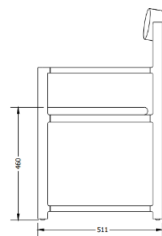

Height : 865
Wide : 585
Depth : 530
Seat Height : 460

UNIT (mm)

Patent Registration: 202530071215.1