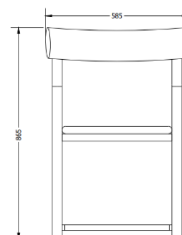

Height : 865
Wide : 585
Depth : 530
Seat Height : 460

UNIT (mm)

Patent Registration: 202530071215.1