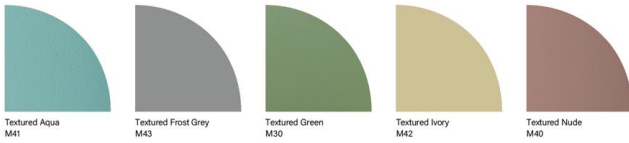

EKO DINING TABLE BASE-DIA500 (AL)

Designed by Enrique Marti

boreka
by KIAN

Product Description

Frame : Aluminum in powder coat finish
Glides : Adjustable Plastic Stopper

Material Finishes

Powder Coat (Outdoor)