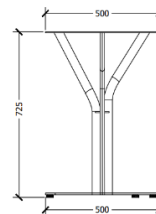

0.22 m3
1PC/CTN

Height : 725
Diameter : 500

UNIT (mm)

Patent Registration: