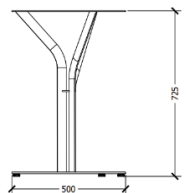

0.22 m3
1PC/CTN

Height : 725
Diameter : 500

UNIT (mm)

Patent Registration: